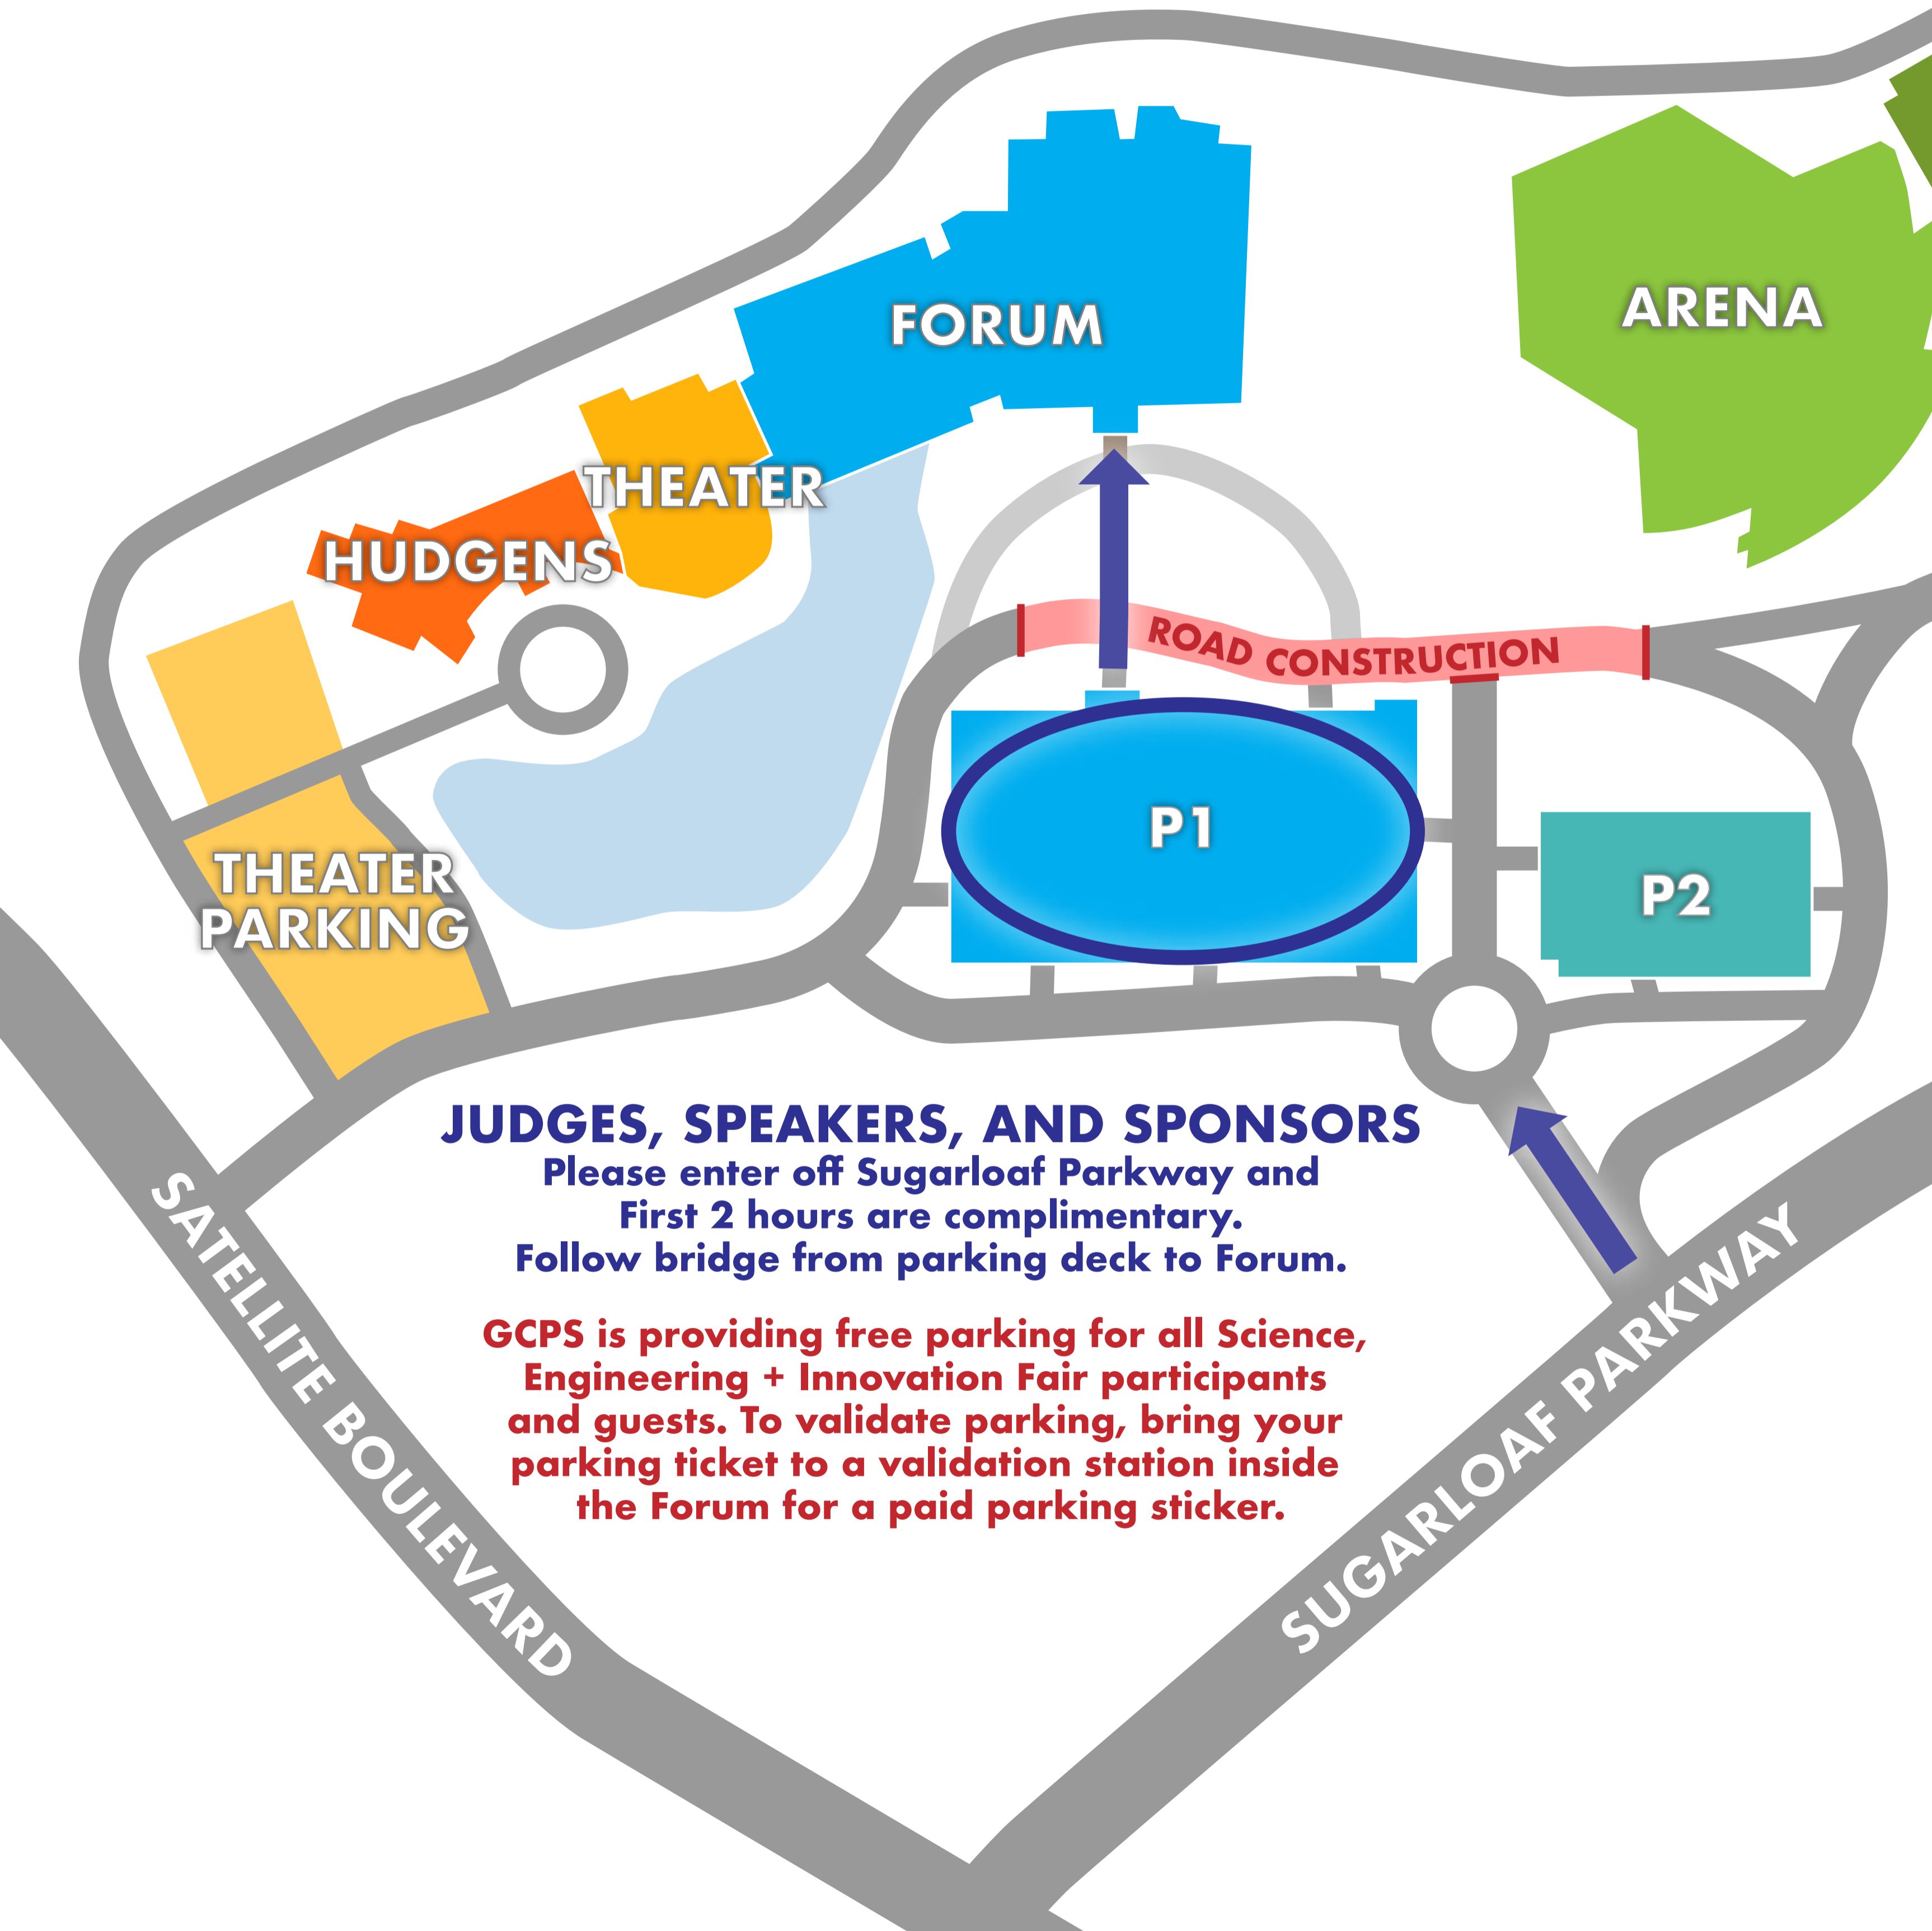

# Infinite Energy

## CENTER

### **JUDGES, SPEAKERS, AND SPONSORS**

Please enter off Sugarloaf Parkway and

First 2 hours are complimentary.

Follow bridge from parking deck to Forum.

**GCPS is providing free parking for all Science, Engineering + Innovation Fair participants and guests. To validate parking, bring your parking ticket to a validation station inside the Forum for a paid parking sticker.**