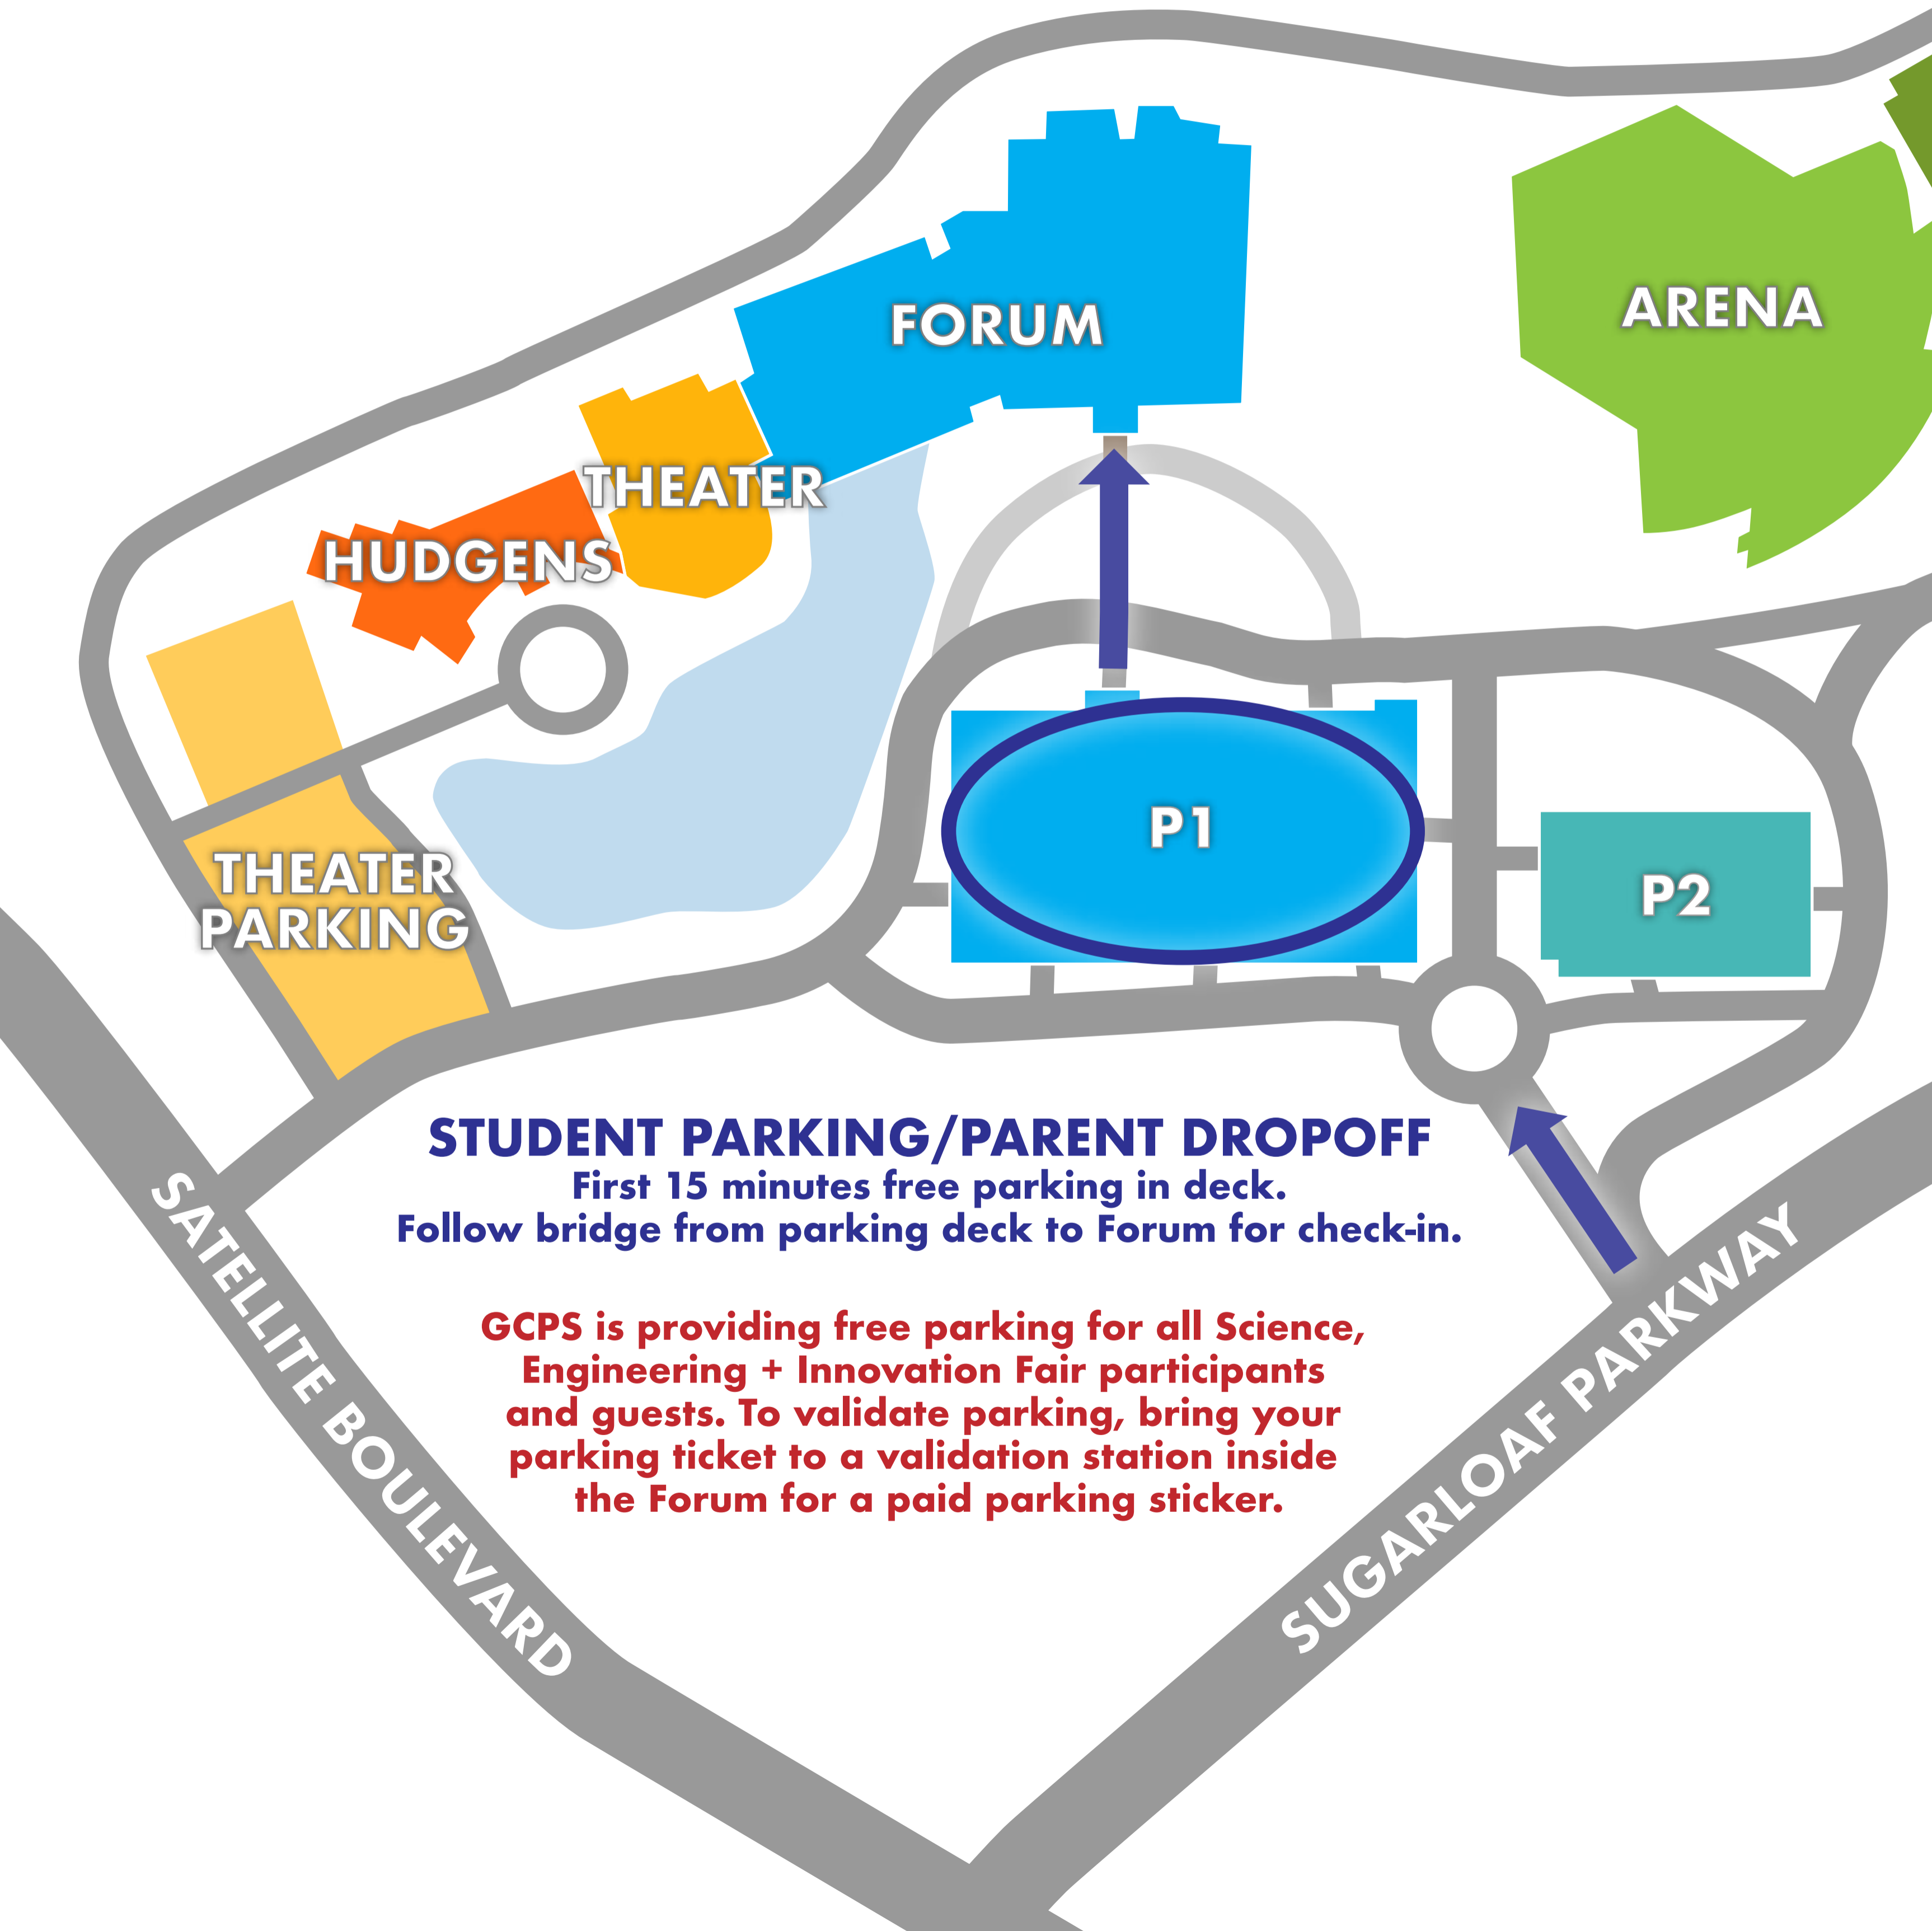

Infinite Energy

CENTER

STUDENT PARKING/PARENT DROPOFF

First 15 minutes free parking in deck.
Follow bridge from parking deck to Forum for check-in.

GCPS is providing free parking for all Science, Engineering + Innovation Fair participants and guests. To validate parking, bring your parking ticket to a validation station inside the Forum for a paid parking sticker.